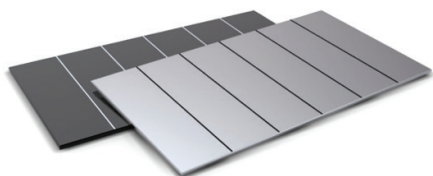

AQUAline master

Size: 330 x 222 x 32 mm
Components: tray with glass plate and top lid, cellulose strips, self-adhesive write-on labels for glass plate and stain

Color: anthracite
Order no.: 839 (AMA-001)

Color: white
Order no.: 840 (AMA-002)

AQUAline master glass plate (also for professional)

Quantity: 1
Version: safety glass, printed

Color: dark
Order no.: 170 (AP-011)

Color: light
Order no.: 171 (AP-010)

AQUAline master cellulose strips (also for professional)

Quantity: 40

Type: extra flow
Order no.: 173 (AP-013)

AQUAline master stain tray kit (also for professional)

Quantity: 3 parts (see picture)
Color: white

Order no.: 113 (AP-014)

NOT AVAILABLE AT THE MOMENT.

AQUALine smart

Size: 260 x 170 x 32 mm
Components: tray with glass plate and top lid, cellulose strips, self-adhesive write-on labels for glass plate and stain